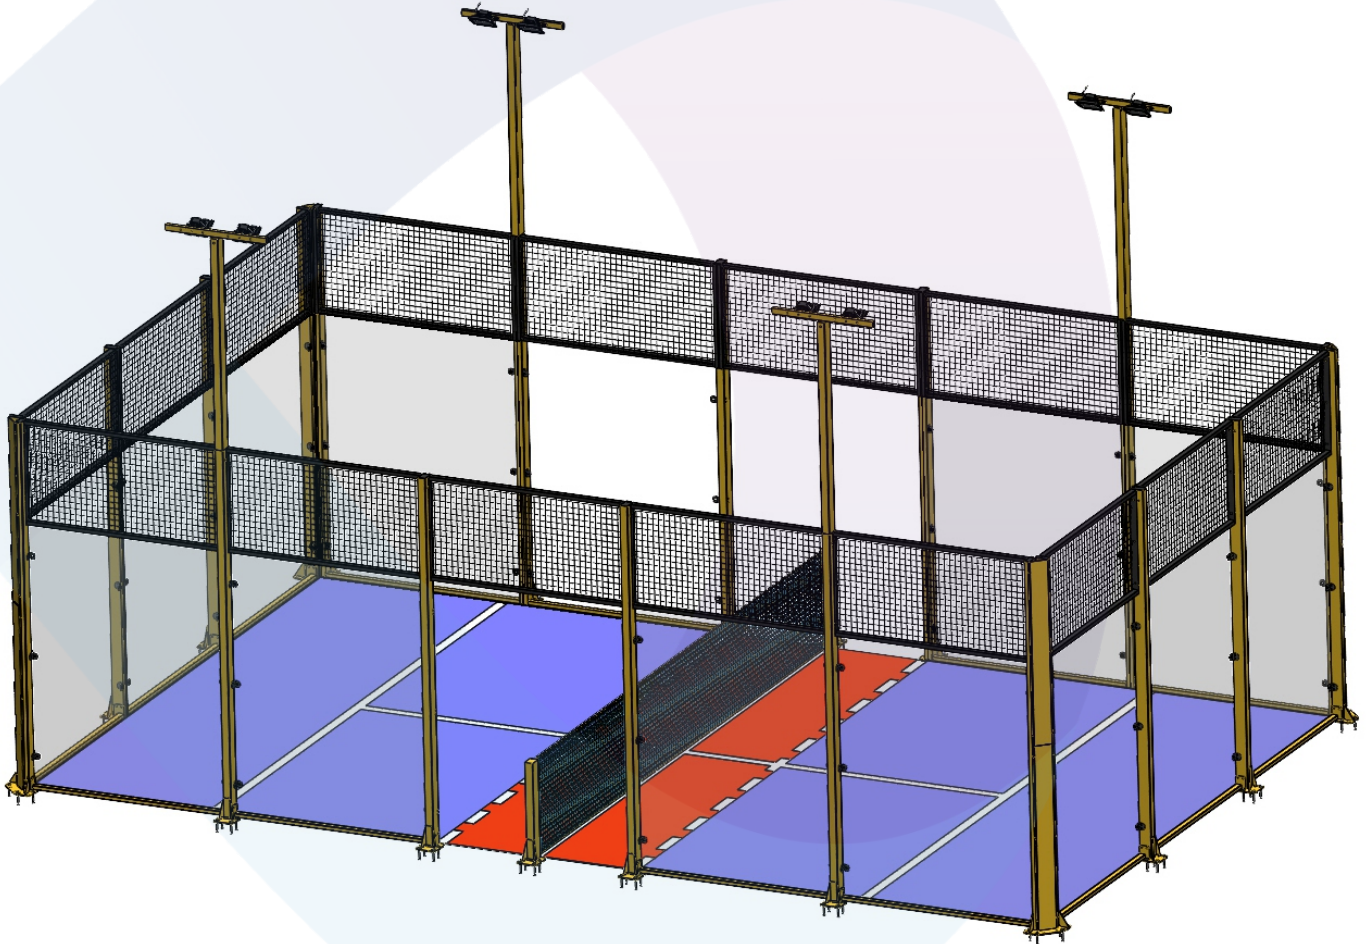

PADEL COURTS

Padel tennis courts are designed to provide an engaging and social sporting experience. The enclosed nature of the court, combined with the transparent walls, creates a unique atmosphere where spectators can closely follow the action. The smaller court size encourages strategy, quick reflexes, and intense rallies, making padel tennis a highly enjoyable sport for players of various skill levels.

Padel Court dimensions:

20m length x 10m width

PANORAMIC COURT:

Panoramic padel court offers a pillar free back and side structure providing an enhanced viewing experience for all spectators and players. This high quality court has a strong reinforced steel panoramic frame.

Padel Court dimensions:

20m length x 10m width

MINI PADEL COURT:

Mini Padel court with fantastic design, perfect for children between 3-8 years who want to start playing padel . Suitable for both indoors and outdoors.

Padel Court dimensions:

10m length x 6m width

PADBOL COURT

Padbol was created in 2008 by Gustavo Miguens in La Plata, Argentina. The first courts were built in 2011 in Argentina, in cities including Rojas, Punta Alta, and Buenos Aires. Then courts were added in Spain, Uruguay and Italy, and more recently in Portugal, Sweden, Mexico, Romania, and the United States. Australia, Bolivia, Iran, and France are the newest countries to adopt the sport.