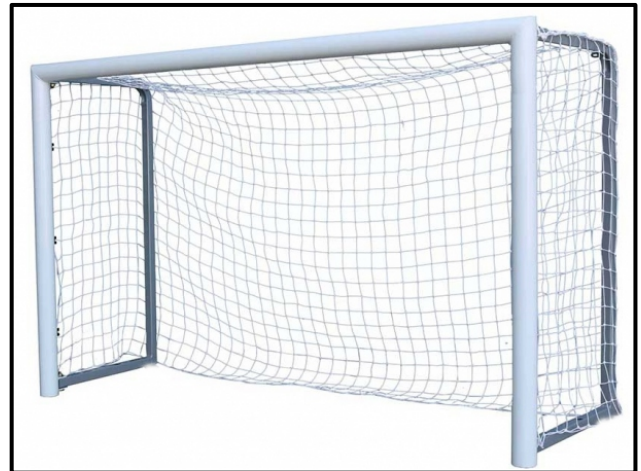

Football goal posts