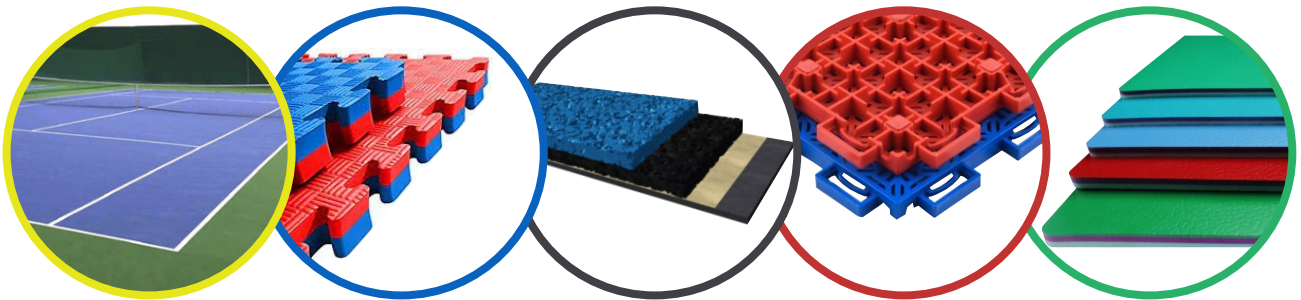

ALL KIND OF SPORTS FLOORING

Sports flooring: is specially designed flooring used in indoor and outdoor sports facilities to provide a safe and high-performance surface for athletes and sports enthusiasts. It plays a crucial role in enhancing both the performance and safety of sports activities. It's not like regular floors; it's made to help athletes play better and safer.

Different Types Sports floors can be made of wood, rubber, vinyl, or even Artificial grass, depending on the sport.

Keeps You Safe: They have a special cushioning that makes it softer to land on. This helps prevent injuries when players fall or jump.

Helps You Move: Sports floors give you good grip so you don't slip. They also make balls bounce the right way, like in basketball.

TYPE OF SPORTS FLOORING

- Polyurethane Floors
- Basketball Flooring
- Volleyball Flooring
- Wooden Flooring
- Rubber Flooring
- Acrylic Flooring
- Padel Flooring

- EPDM Flooring
- Carpet Flooring
- Football Turf
- Running Track
- Tennis Turf
- Vinyl Floors
- Padel Turf