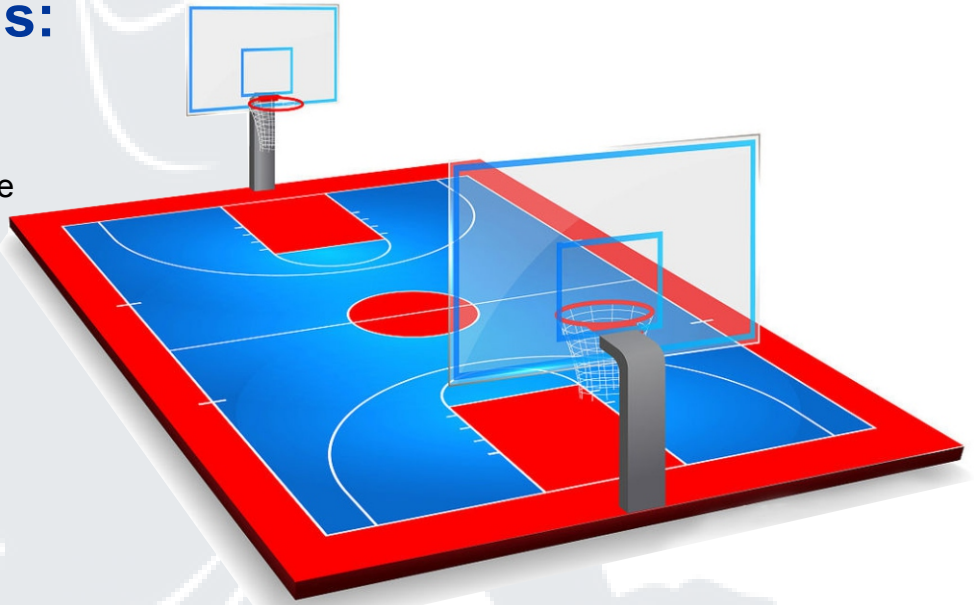

Padel Court dimensions:

10m length x 6m width

PADBOL COURT

Padbol was created in 2008 by Gustavo Miguens in La Plata, Argentina. The first courts were built in 2011 in Argentina, in cities including Rojas, Punta Alta, and Buenos Aires. Then courts were added in Spain, Uruguay and Italy, and more recently in Portugal, Sweden, Mexico, Romania, and the United States. Australia, Bolivia, Iran, and France are the newest countries to adopt the sport.

Padbol Flooring:

Color:	Blue Red
Size:	25cm X 25cm
Thickness:	13 mm
Application:	Playgrounds
Advantages:	Non Smell
Cleaning:	Easy with water

BASKETBALL

Court Dimensions:

A standard basketball court is rectangular and measures 28 by 15 meters (94 by 50 feet). The court features various markings and zones, including a center circle, three-point lines, a key or paint area, and a free-throw line. We are committed to bringing the joy of basketball to your home, school, or facility.