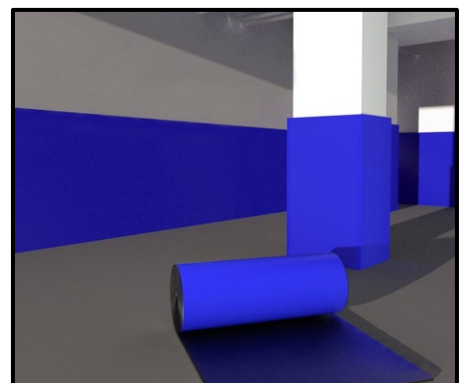

Metal Stumps

Cricket helmet

Tennis Balls

Sport wear collection

Wall Protection

ALUMINIUM & STEEL WORKS

Inifinity has been providing fabrication of Aluminium & steel for Sports construction Industry Inifinity n□□ offers the complete range of Football Goal posts, Sports fencing services from our facility in the UAE. Ou□ objective is to be the ifrst choice partner for all your requirements delivering the best value in the industry.