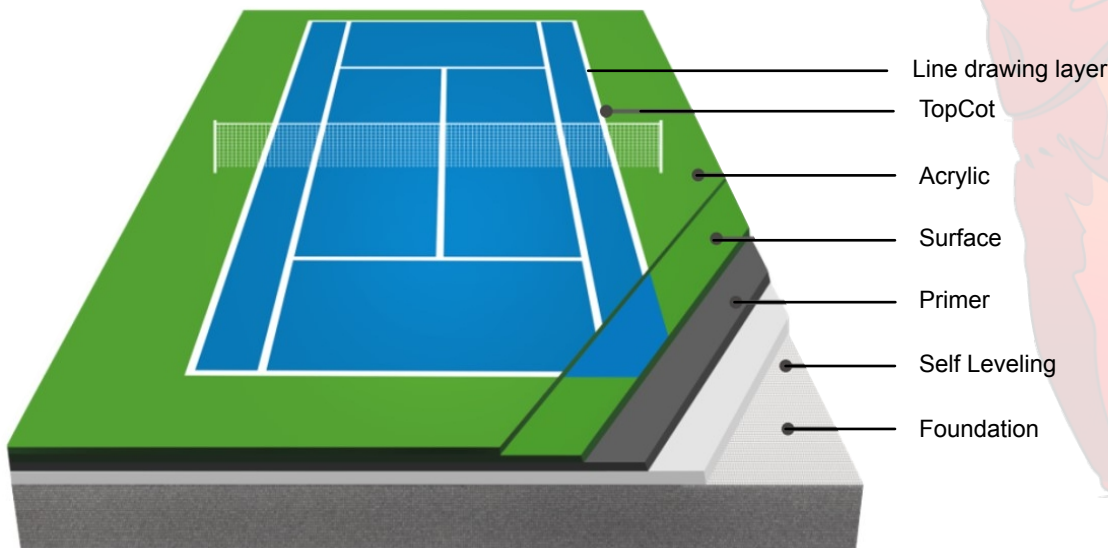

5. Surface Layer:

The surface layer of hard acrylic sport flooring is a durable and wear-resistant specialized acrylic coating. It offers a smooth, even surface with optimal traction for athletes, ensuring consistent ball response and player stability.

6. Line Drawing

These markings are typically painted or embedded into the rubber surface using contrasting colors for visibility.

Cushioned Acrylic Flooring System:

The PU resin is the main component of this sport flooring system. It is a mixture of polyurethane resins, fillers, and additives that forms the elastic rubber layer. The number of layers can be increased further so that Cushion Layers will be a minimum of 2 times according to the desired flexibility values on the ground.