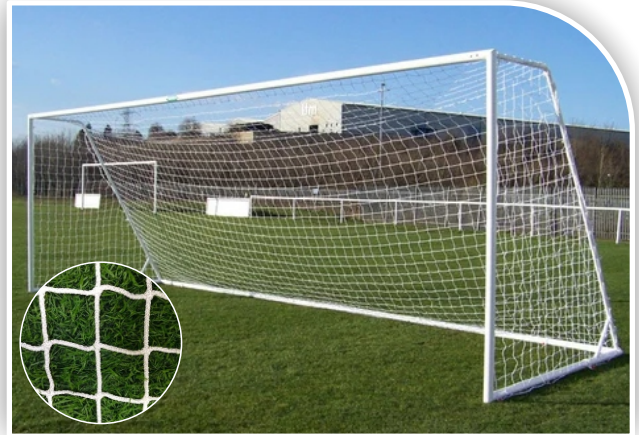

Football Post PIPE 3 mm

DIMENTION : 2m hith x 6m length
1 top depth x 1.5 bottom depth