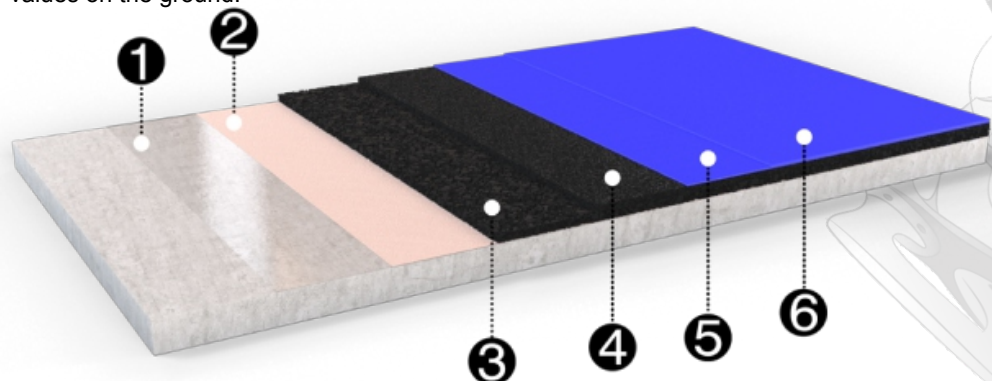

6. Line Drawing

These markings are typically painted or embedded into the rubber surface using contrasting colors for visibility.

Cushioned Acrylic Flooring System:

The PU resin is the main component of this sport flooring system. It is a mixture of polyurethane resins, fillers, and additives that forms the elastic rubber layer. The number of layers can be increased further so that Cushion Layers will be a minimum of 2 times according to the desired flexibility values on the ground.

1. Self leveling
2. PU Primer
3. SBR (1cm)
4. Surface
5. Acrylic Coat - 1
6. Acrylic Top Coatig

TABLE TENNIS TABLES

Inifny middle east offers the best quality table tennis tables in UAE The playing surface is usually made of wood, coated with a low-friction ifnish. It is divided into two halves by a net. The standard dimensions of a table tennis table are 9 feet in length, 5 feet in width, and 2.5 feet in height. choose between indoor and outdoor tables that suit your requirements.