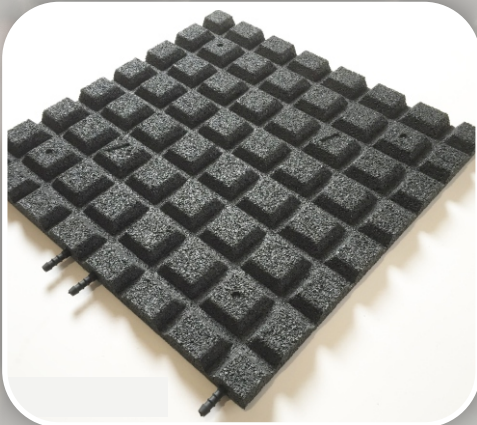

GYM

FLOORING & ACCESSORIES

Gym Flooring:

Gym flooring fulfill specific requirements for commercial and private gyms. We have a great variety in this respect. Common uses include commercial and private gyms. In villas or common area gyms in buildings. The greatest aspect of our gym flooring, is that it absorbs sounds completely. Low sound transference and high absorption make this floor the best option. Solid yet yielding, these floors can carry great weights while absorbing and withstanding great impacts which makes these floors perfect for gyms anywhere.

Non Interlocking rubber tile