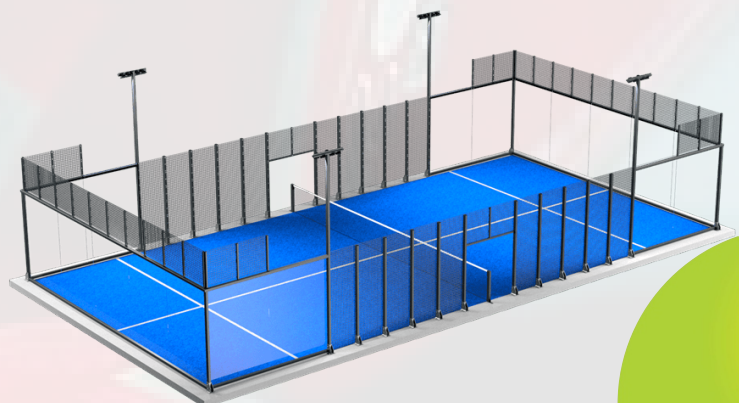

PADEL COURTS

Padel tennis courts are designed to provide an engaging and social sporting experience. The enclosed nature of the court, combined with the transparent walls, creates a unique atmosphere where spectators can closely follow the action. The smaller court size encourages strategy, quick reflexes, and intense rallies, making padel tennis a highly enjoyable sport for players of various skill levels.

Padel Court dimensions:

10m length x 6m width

PADBOL COURT

Padbol was created in 2008 by Gustavo Miguens in La Plata, Argentina. The first courts were built in 2011 in Argentina, in cities including Rojas, Punta Alta, and Buenos Aires. Then courts were added in Spain, Uruguay and Italy, and more recently in Portugal, Sweden, Mexico, Romania, and the United States. Australia, Bolivia, Iran, and France are the newest countries to adopt the sport.