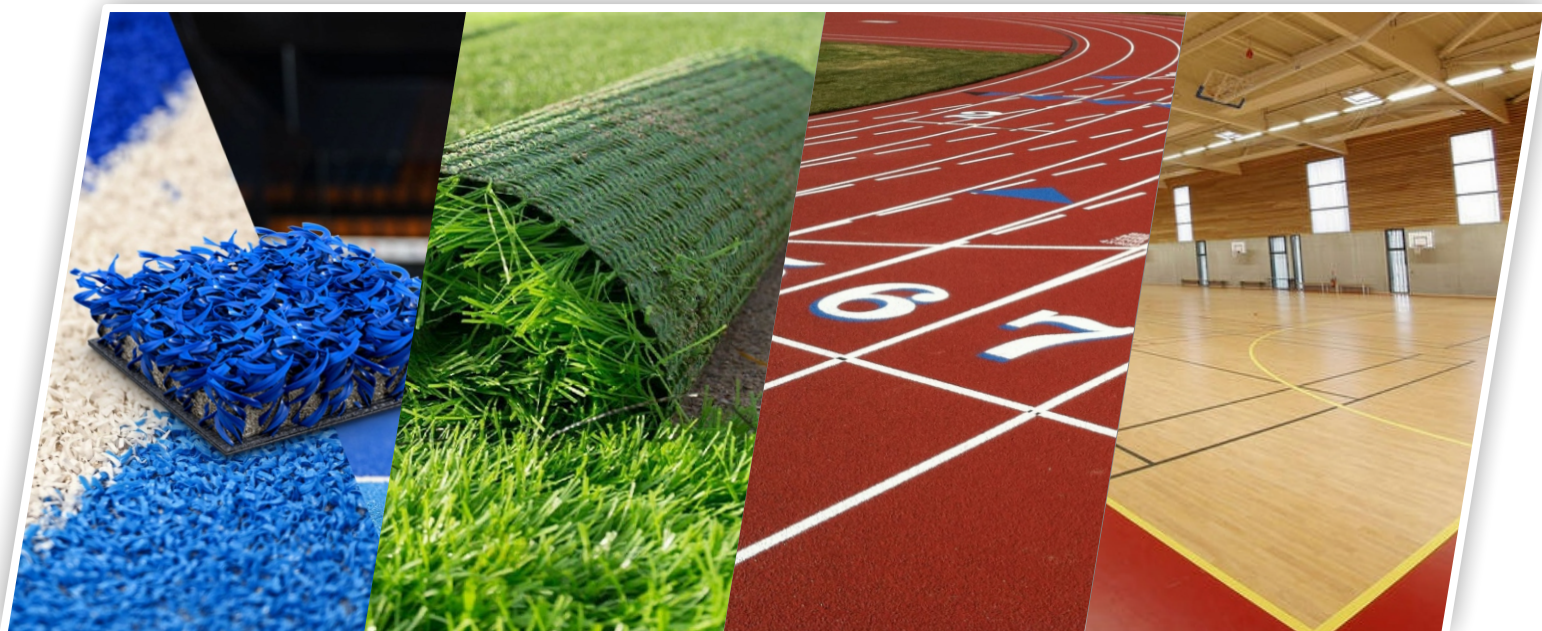

ALL KIND OF SPORTS FLOORING

Sports flooring: is specially designed flooring used in indoor and outdoor sports facilities to provide a safe and high-performance surface for athletes and sports enthusiasts. It plays a crucial role in enhancing both the performance and safety of sports activities. It's not like regular floors; it's made to help athletes play better and safer.

Different Types Sports floors can be made of wood, rubber, vinyl, or even Artificial grass, depending on the sport.

Keeps You Safe: They have a special cushioning that makes it softer to land on. This helps prevent injuries when players fall or jump.

Helps You Move: Sports floors give you good grip so you don't slip. They also make balls bounce the right way, like in basketball.

TYPE OF SPORTS FLOORING

- Polyurethane Floors
- Basketball Flooring
- Volleyball Flooring
- Wooden Flooring
- Rubber Flooring
- Acrylic Flooring
- Padel Flooring

- EPDM Flooring
- Carpet Flooring
- Football Turf
- Running Track
- Tennis Turf
- Vinyl Floors
- Padel Turf