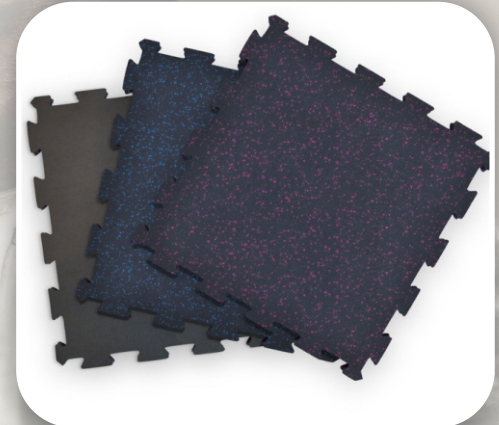

Interlocking rubber tile