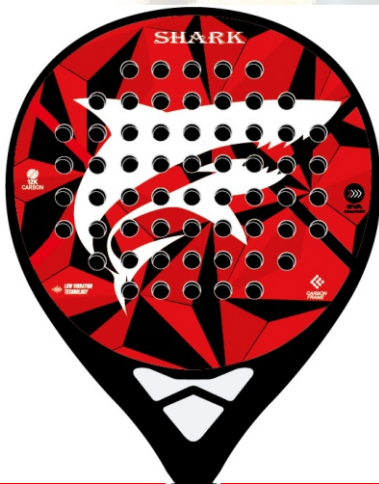

PADEL RACKETS

WE MANUFACTURE PADDLE RACKETS FOR COMPANIES, CLUBS, BRANDS, SCHOOLS, ETC

SHAPE:

One of the main characteristics of Padel rackets is the shape, since it has the ability to greatly influence the style of the game. In general, we can distinguish between 3 types of shapes:

Surface

A matt or shiny surface finish, or a sand or smooth surface structure for surface.

Shape

The options include teardrop, Diamond, and round padel rackets.

Material

Fiberglass, Carbon, 3K Carbon, 12K Carbon, 18K Carbon, KEVLAR, and TRIAXIAL CARBON.

ROUND SHAPE

Weight approx: 360-370 gr
Profile: 38 mm
Balance: High
Shape: Round
Comp: Carbon 12K
Player: Adult expert
Power/Control: 100/90