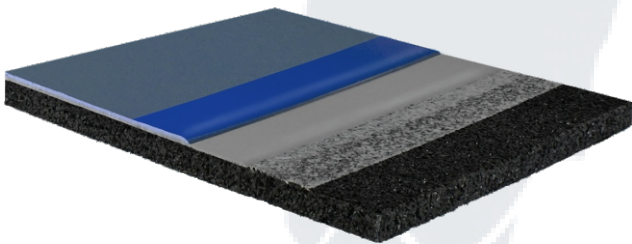

Padbol Flooring:

Color:	Blue Red
Size:	25cm X 25cm
Thickness:	13 mm
Application:	Playgrounds
Advantages:	Non Smell
Cleaning:	Easy with water

BASKETBALL

Court Dimensions:

A standard basketball court is rectangular and measures 28 by 15 meters (94 by 50 feet). The court features various markings and zones, including a center circle, three-point lines, a key or paint area, and a free-throw line. We are committed to bringing the joy of basketball to your home, school, or facility.

Floor Applications Used in Basketball Court Construction:

Basketball Court With Acrylic Floor.

Basketball Court With PVC Floor.

Basketball Court With Tartan Floor.

Basketball Court With Polyurethane Floor.

SPORTS FLOORING

Sports flooring refers to specially designed and engineered surfaces used in various athletic and recreational facilities to provide a safe and high-performance environment for sports activities. These floors are crucial for minimizing the risk of injuries, ensuring proper gameplay, and offering durability to withstand the demands of different sports.