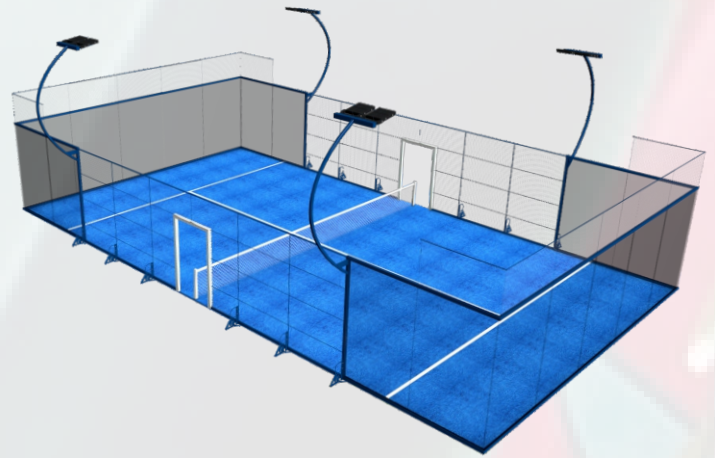

PADEL COURTS

Padel tennis courts are designed to provide an engaging and social sporting experience. The enclosed nature of the court, combined with the transparent walls, creates a unique atmosphere where spectators can closely follow the action. The smaller court size encourages strategy, quick reflexes, and intense rallies, making padel tennis a highly enjoyable sport for players of various skill levels.

TYPES OF PADEL COURT

SUPER PANORAMIC COURT:

The Super Panoramic (without Corner Column) padel is the latest and highest quality padel court. The super panoramic court represent the modern form of the padel court.

Padel Court dimensions:

20m length x 10m width

PANORAMIC COURT:

Panoramic padel court offers a pillar free back and side structure providing an enhanced viewing experience for all spectators and players. This high quality court has a strong reinforced steel panoramic frame.