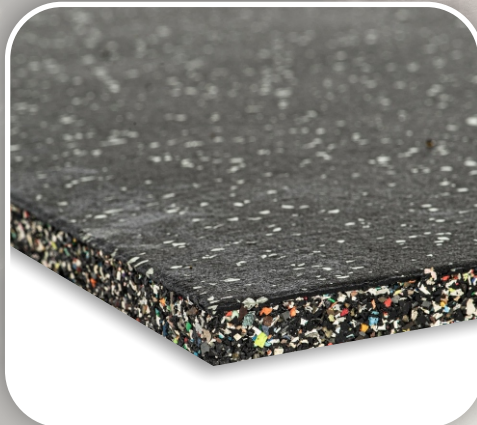

Composites rubber tile