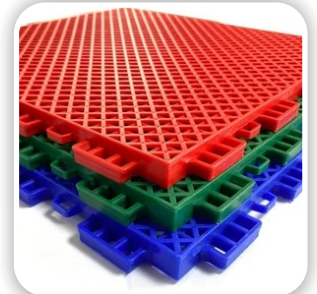

Padel Court dimensions:

10m length x 6m width

PADBOL COURT

Padbol was created in 2008 by Gustavo Miguens in La Plata, Argentina. The first courts were built in 2011 in Argentina, in cities including Rojas, Punta Alta, and Buenos Aires. Then courts were added in Spain, Uruguay and Italy, and more recently in Portugal, Sweden, Mexico, Romania, and the United States. Australia, Bolivia, Iran, and France are the newest countries to adopt the sport.

Court dimensions: 10m length x 6m width

Tempered Glass:

Type:	Tempered Glass
Thickness:	12 mm
Size:	2 X 3 meter
Edge:	Polished
Color:	Clear

Padbol Net:

Net Length:	6 meter
Net Height:	92 cm
Thickness:	3/4 mm
Color:	Black
Top with steel Cable edging, PVC coated (3,5 / 4,5 mm)	

Padbol Flooring:

Color:	Blue Red
Size:	25cm X 25cm
Thickness:	13 mm
Application:	Playgrounds
Advantages:	Non Smell
Cleaning:	Easy with water

BASKETBALL

Court Dimensions:

A standard basketball court is rectangular and measures 28 by 15 meters (94 by 50 feet). The court features various markings and zones, including a center circle, three-point lines, a key or paint area, and a free-throw line. We are committed to bringing the joy of basketball to your home, school, or facility.

Floor Applications Used in Basketball Court Construction:

Basketball Court With Acrylic Floor.

Basketball Court With PVC Floor.

Basketball Court With Tartan Floor.

Basketball Court With Polyurethane Floor.